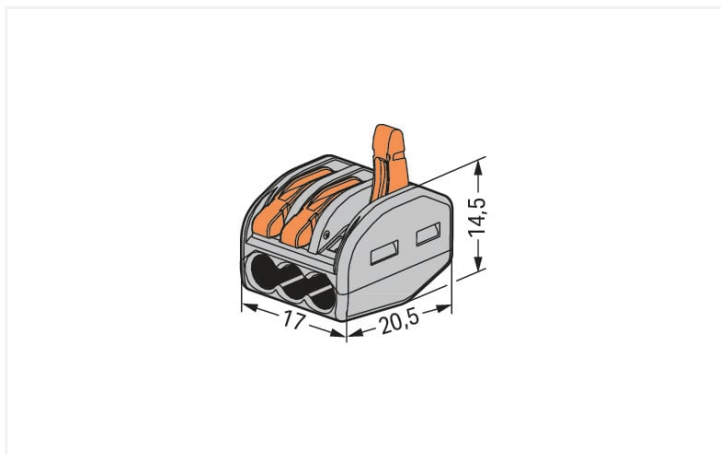

## Data Sheet | Item Number: 222-413

Splicing connector with levers; for all conductor types; max. 4 mm<sup>2</sup>; 3-conductor; gray housing; Surrounding air temperature: max 40°C; 2,50 mm<sup>2</sup>; gray

<https://www.wago.com/222-413>

Dimensions in mm

### Physical data

Width	17 mm / 0.669 inches
Height	14.5 mm / 0.571 inches
Depth	20.5 mm / 0.807 inches