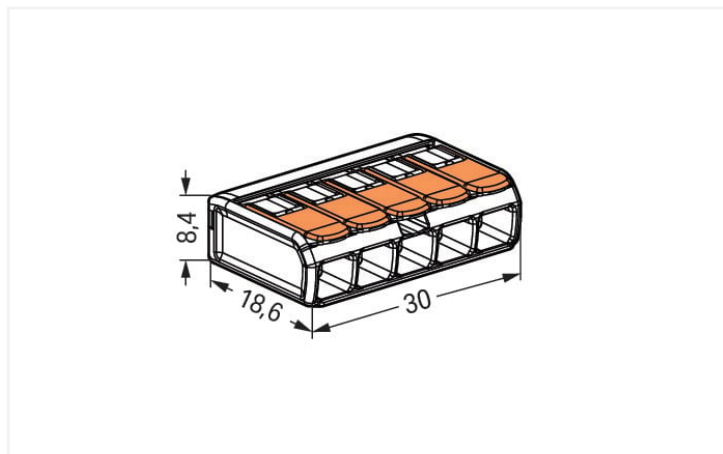

Data Sheet | Item Number: 221-415

Splicing connector with levers; for all conductor types; max. 4 mm²; 5-conductor; with levers; transparent housing; Surrounding air temperature: max 85°C (T85); 4,00 mm²; transparent

<https://www.wago.com/221-415>

Dimensions in mm

Your benefits:

- Ease of use – pull the lever up, insert a conductor and push the lever back down
- Available as 2-, 3- and 5-wire connectors
- Easily terminate conductors from 0.14 to 4 mm²
- Connect solid, stranded and fine-stranded conductors
- Save time for installers and device manufacturers
- Quickly install devices with higher power consumption
- Safely install long cable runs with larger conductor cross sections
- Mounting carrier for installation conforms to standards
- Custom carriers are possible

Physical data

Width	30 mm / 1.181 inches
Height	8.4 mm / 0.331 inches
Depth	18.6 mm / 0.732 inches

Subject to changes. Please also observe the further product documentation!

Current addresses can be found at: www.wago.com